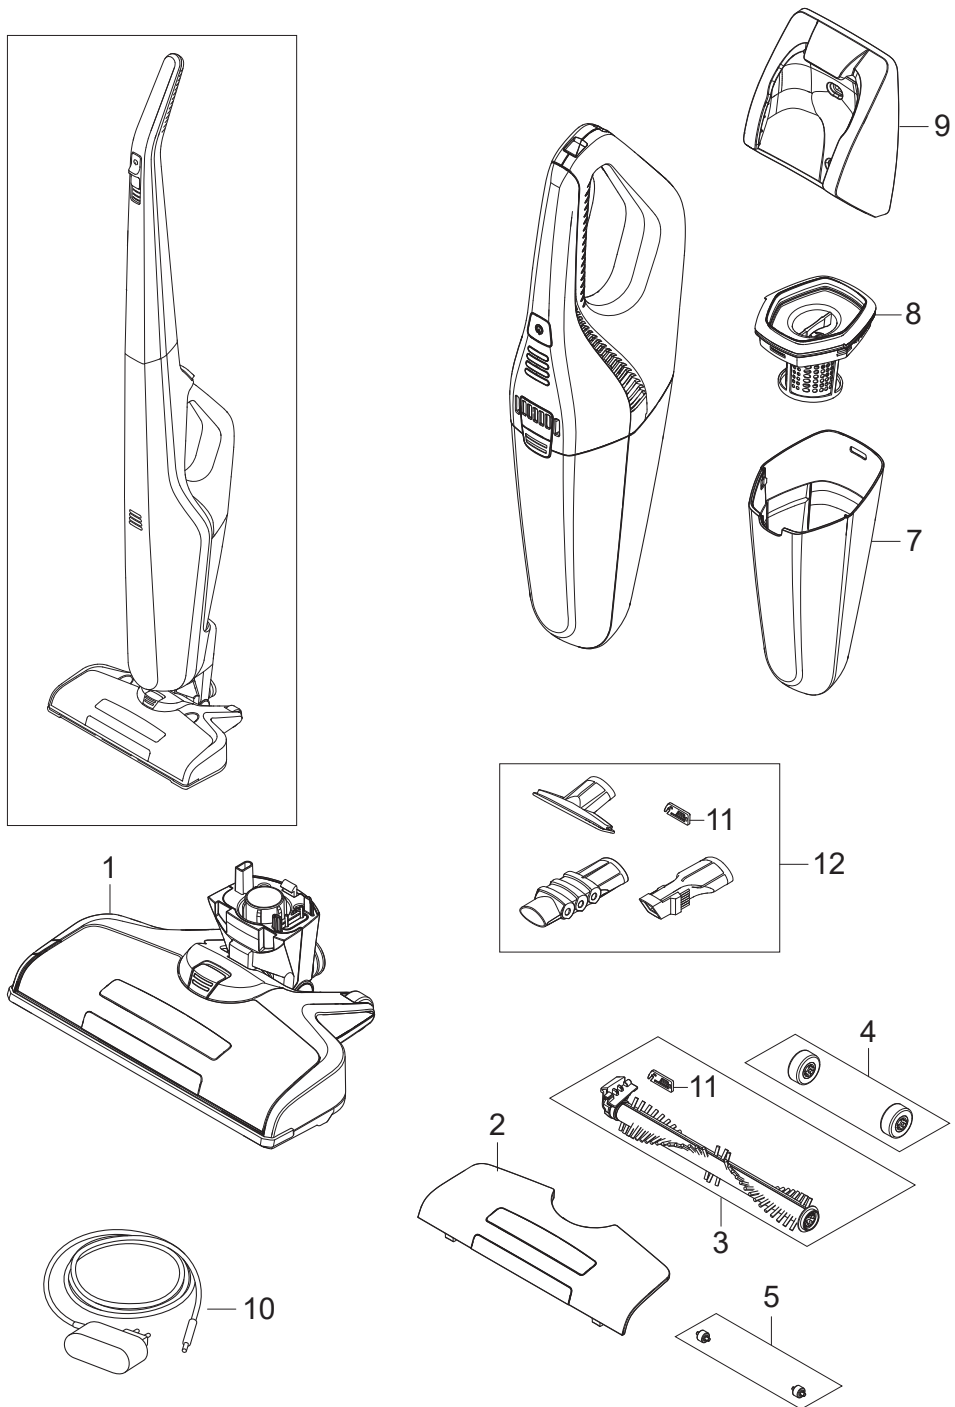

PARTS LIST

2020.09.22

TABLE OF CONTENTS

Overview1

Pos.	Artikel-Nr.	Menge	Variante	Notes
1	128389240	1	NOZZLE 20V COMPLETE BLUE	
1	128389241	1	NOZZLE 20V COMPLETE BLACK	
1	128389242	1	NOZZLE 20V COMPLETE GREY	
1	128389243	1	NOZZLE 28V COMPLETE BLUE	
1	128389278	1	NOZZLE 28V COMPLETE BLACK	
1	128389244	1	NOZZLE 28V COMPLETE GREY	
1	128389245	1	NOZZLE 36V COMPLETE BLACK	
1	128389246	1	NOZZLE 36V COMPLETE WHITE	
1	128389247	1	NOZZLE 36V COMPLETE GREY	
2	128389248	1	LID FOR NOZZLE BLUE	
2	128389249	1	LID FOR NOZZLE BLACK	
2	128389250	1	LID FOR NOZZLE WHITE	
2	128389251	1	LID FOR NOZZLE GREY	
3	128389252	1	BRUSH KIT	
4	128389253	1	2X BIG WHEELS	
5	128389254	1	2X SMAL WHEELS	
6		1	See part list for Quick	[1]
7	128389264	1	DUST CONTAINER BLUE WITHOUT PRINTING	
7	128389265	1	DUST CONTAINER BLACK WITHOUT PRINTING	
7	128389266	1	DUST CONTAINER RED WITHOUT PRINTING	
7	128389267	1	DUST CONTAINER WHITE WITHOUT PRINTING	
8	128389268	1	FILTER MODULE	
9	128389269	1	WALL BRACKET	
10	128389270	1	ADAPTER 100V-240V 50/60HZ FOR 20V EU	
10	128389271	1	ADAPTER 100V-240V 50/60HZ FOR 20V UK	
10	128389272	1	ADAPTER 100V-240V 50/60HZ FOR 28V EU	
10	128389273	1	ADAPTER 100V-240V 50/60HZ FOR 28V UK	
10	128389274	1	ADAPTER 100V-240V 50/60HZ FOR 36V EU	
10	128389275	1	ADAPTER 100V-240V 50/60HZ FOR 36V UK	
11	128389372	1	KNIFE	
12	128389276	1	SPECIAL NOZZLE KIT FOR EASY AND QUICK	

Part Notes:

[1] - Overview